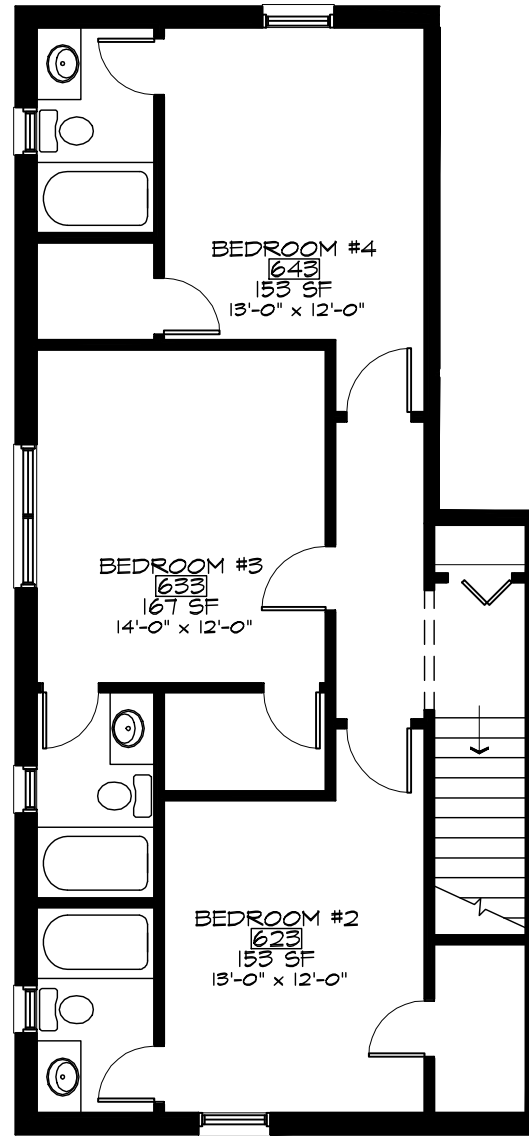

2 SECOND LEVEL
 NOT TO SCALE

3 THIRD LEVEL
 NOT TO SCALE

601 BROADWAY
UNIT #6 FLOORPLAN
 1,736 SF

MEREDITH'S
PROPERTIES
 PHONE: 454-4100