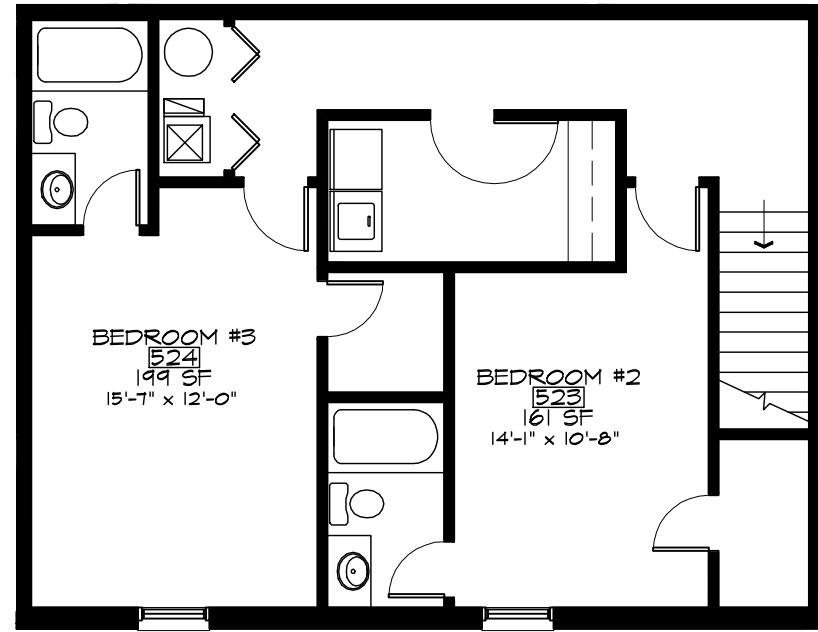

2 SECOND LEVEL
NOT TO SCALE

3 THIRD LEVEL
NOT TO SCALE

601 BROADWAY
UNIT #5 FLOORPLAN
1,484 SF

MEREDITH'S
PROPERTIES
PHONE: 454-4100