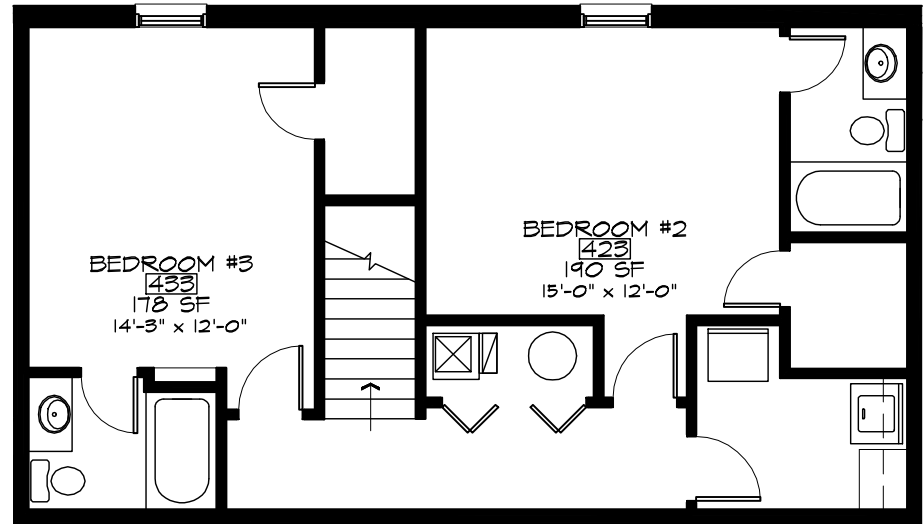

2 SECOND LEVEL
NOT TO SCALE

3 THIRD LEVEL
NOT TO SCALE

601 BROADWAY
UNIT #4 FLOORPLAN
1,421 SF

MEREDITH'S
PROPERTIES
PHONE: 454-4100