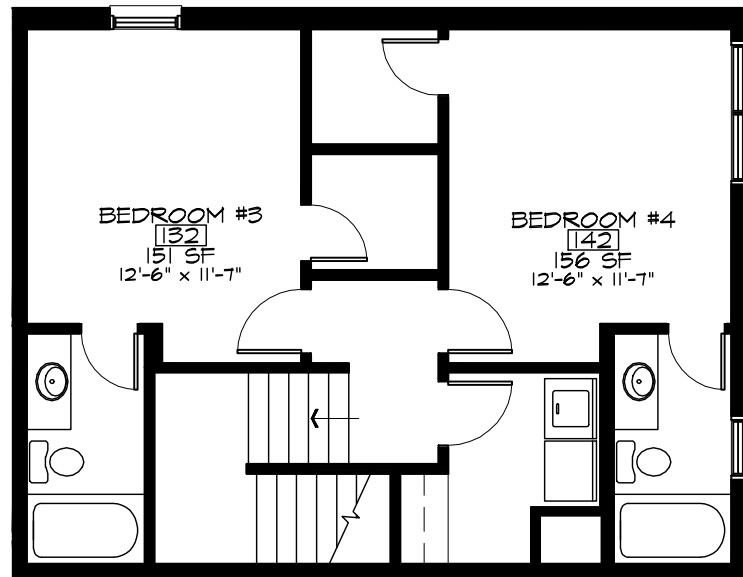

0 LOWER LEVEL
NOT TO SCALE

1 FIRST LEVEL
NOT TO SCALE

2 SECOND LEVEL
NOT TO SCALE

601 BROADWAY
UNIT #1 FLOORPLAN
1,985 SF

MEREDITH'S
PROPERTIES
PHONE: 454-4100